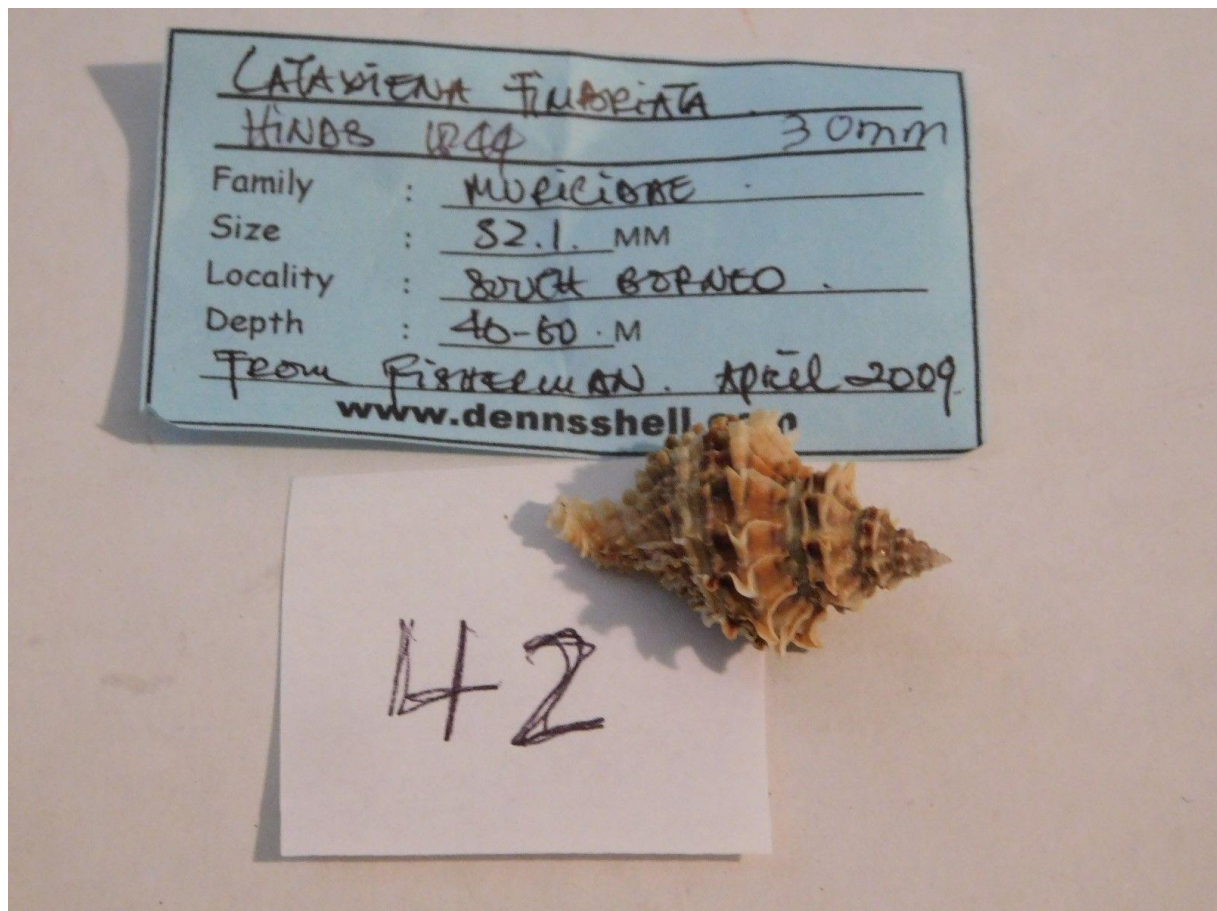

Latiaxiena fimbriata Borneo data 30mm

2 \$, Oct 2018

LATAXIENA FIMBRIATA
HINDS W44 30mm
Family : MURICIDAE
Size : 32.1. MM
Locality : SOUTH BORNEO
Depth : 40-60. M
From FISHERMAN. April 2009
www.dennsshell.com

42

CATAVIANA FIMBRIATA
HINDS WCA 30mm
Family : MURICIDAE
Size : 32.1 MM
Locality : SOUTH BORNEO
Depth : 40-50 M
From FISTELMAN. April 2009
www.dennshell.com

42